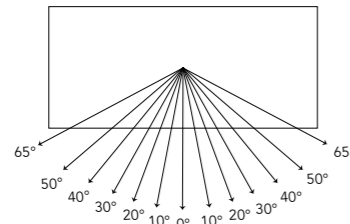

Toile HD 4K/8K platinum

UHD 4K / 8K PLATINUM CANVAS

Conçue sur la même base que la toile Lumene UHD 4K, la toile UHD 4K/8K Platinum présente un gain de 1,3. Cette toile technique de dernière génération renvoie donc plus intensément la lumière absorbée, permettant à chaque détail d'être restitué avec plus de précision.

Built on the same foundations as the Lumene UHD 4K canvas, the UHD 4K / 8K Platinum canvas is a 1.3 gain screen. The screen thus reproduces absorbed light more intensely, allowing every detail to be rendered with enhanced precision.

Directivité 130°
Viewing angle: 130°