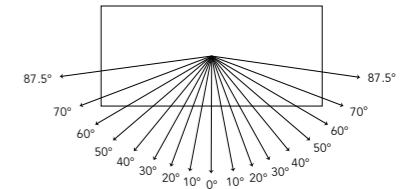

Toile HD 4K/8K platinum

UHD 4K / 8K PLATINUM CANVAS

Conçue sur la même base que la toile Lumene UHD 4K, la toile UHD 4K/8K Platinum présente un gain de 1,3. Cette toile technique de dernière génération renvoie donc plus intensément la lumière absorbée, permettant à chaque détail d'être restitué avec plus de précision.

Built on the same foundations as the Lumene UHD 4K canvas, the UHD 4K / 8K Platinum canvas is a 1.3 gain screen. The screen thus reproduces absorbed light more intensely, allowing every detail to be rendered with enhanced precision.

Directivité 130°
Viewing angle: 130°

Gain de 1.3
Gain: 1.3

Toile classique
Gain de 1,3
Blanc mat
Classic canvas
Gain 1,3
White matt

Toile UHD 4K/8K platinum
Gain de 1.3
Surface micro-perlée
UHD 4K / 8K Platinum Canvas
Gain 1.3
Micro pearl surface

Disponible sur les écrans
Available for these screens :

COLISEUM UHD4K/8K PLATINUM

MOVIE PALACE
UHD4K/8K PLATINUM

MOVIE PALACE
UHD4K/8K PLATINUM ULTRA SLIM

SHOW PLACE
UHD4K/8K PLATINUM

Toile Réflexion de lumière ambiante

AMBIENT LIGHT REFLECTING CANVAS

La toile réflexion de lumière ambiante offre une construction micro-structurée. C'est un nouveau type de surface qui absorbe la lumière ambiante de la pièce tout en réfléchissant le faisceau lumineux du vidéoprojecteur à focale courte vers le spectateur. 100 fois plus lumineuse qu'une toile classique, cette surface technique offre un haut niveau de contraste et les meilleures caractéristiques de visualisation possible en plein jour.