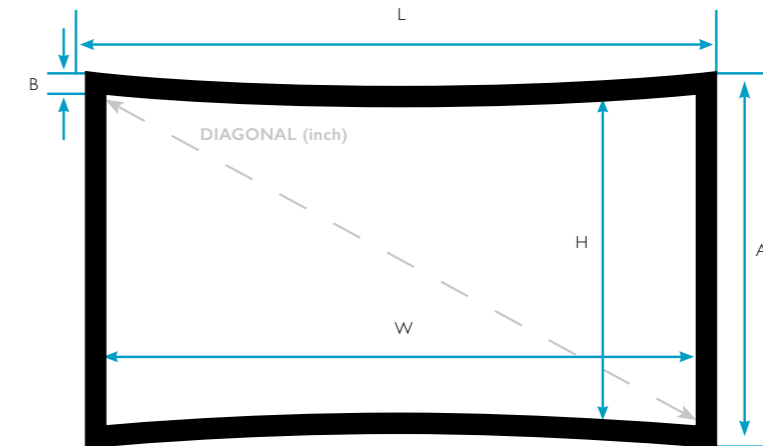

Warranty

2 years