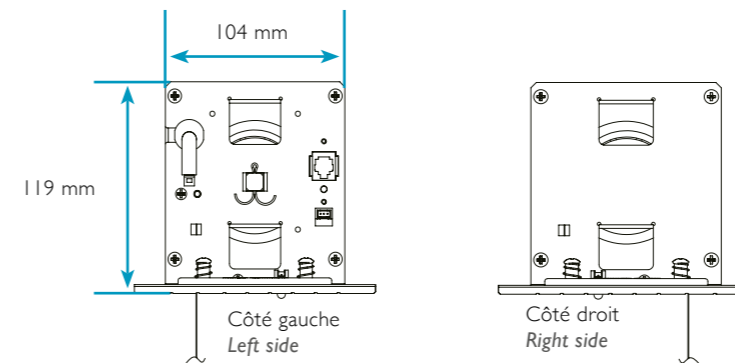

Warranty

2 years

Motorisé
Motorized

Rétractable
Retractable

Commande infra-rouge intégrée
Built-in remote control system

Tensionné
Tab tensioning system

Encastrable
In-ceiling

Domotique
Home automation

Lumene Silent Motor
Lumene Silent Motor

Formats Ratios	Toiles Fabrics	REF LUMENE	Taille utile de l'image Image size W x H cm	Diagonale Diagonal (inch)	Dimensions hors-tout du carter Overall dimensions L x A x P cm	Découpe du plafond L x H x P mm Ceiling cutting length W x H x D mm	Bords noirs et Extra-drop (mm) Black borders & Extra-drop (mm)			Dimensions packaging Packaging dimensions (cm)	Poids net / brut Net / gross weight (kg)
							Côtés Sides (B1)	Bas Bottom (B2)	Haut Top (B3)		
16:9	LUMENE UHD 4K/8K PLATINUM	SHOWPLACE UHD 4K/8K PLATINUM 200TC	203 x 115	92	246 X 14 X 12	2431 x 122 x 115	80	30	400	262 X 20 X 20	20 / 25,3
		SHOWPLACE UHD 4K/8K PLATINUM 240TC	234 x 132	106	277 X 14 X 12	2740 x 122 x 115	80	30	400	293 X 20 X 20	22,9 / 28,4
		SHOWPLACE UHD 4K/8K PLATINUM 270TC	266 x 149	120	308 X 14 X 12	3050 x 122 x 115	80	30	400	324 X 20 X 20	29,8 / 36
		SHOWPLACE UHD 4K/8K PLATINUM 300TC	294 x 166	133	336 X 18 X 16	3336 x 122 x 150	80	30	400	354 X 27 X 24	40 / 47

Vous trouverez toutes nos astuces et tutoriels de montage sur notre site internet dans la rubrique FAQ :
You can find all our assembly tips and tutorials on our website in the FAQ section :
www.lumene-screen.com