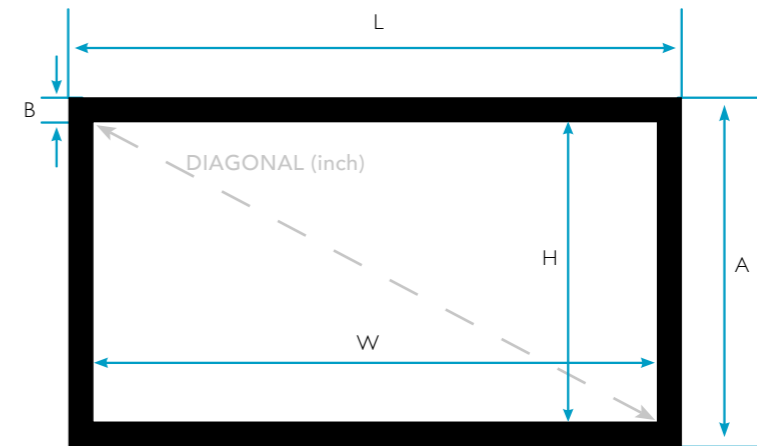

Warranty

2 years

Cadre fixe
Fixed frame

Tension parfaite
Easy to install

Facile à installer
Easy to install

Fixation par clips rapide et sécurisée
Safe clipping system

Finition velours
Velvet frame

Système de fixation sécurisé
Safe clipping system

En option :
Optional :

Toile translucide / Idéale pour rétro-projection avec un projecteur placé derrière la toile
Translucent fabric / Ideal for retro projection with a video projector placed behind the screen

Formats Ratios	Toiles Fabrics	REF LUMENE	Taille utile de l'image Image size W x H cm	Diagonale Diagonal (inch)	Dimensions hors-tout Overall dimensions L x A x P cm	Bords noirs Black borders (mm) B	Dimensions packaging Packaging dimensions (cm)	Poids net / brut Net / gross weight (kg)
16:9	ACOUSTIQUE ACOUSTIC	MOVIE PALACE UHD 4K ACOUSTIC 170 C	171 x 96	77	187 x 112 x 4	80	260 x 29 x 17	13 / 15,7
		MOVIE PALACE UHD 4K ACOUSTIC 200 C	203 x 115	92	219 x 131 x 4	80	260 x 29 x 17	14,5 / 20,7
		MOVIE PALACE UHD 4K ACOUSTIC 240 C	234 x 132	106	251,50 x 148 x 4	80	305 x 29 x 17	17,5 / 24,6
		MOVIE PALACE UHD 4K ACOUSTIC 270 C	270 x 152	122	286 x 168 x 4	80	305 x 29 x 17	17,5 / 24,6
		MOVIE PALACE UHD 4K ACOUSTIC 300 C	305 x 172	138	321 x 188 x 4	80	371 x 29 x 17	18,7 / 28,8
		MOVIE PALACE UHD 4K ACOUSTIC 350 C	332 x 186	150	348 x 202 x 4	80	438 x 29 x 17	25,1 / 36
		MOVIE PALACE UHD 4K ACOUSTIC 400 C	398 x 224	180	418 x 244 x 9	100	259 x 31 x 20	27,1 / 38,5
		MOVIE PALACE UHD 4K ACOUSTIC 450 C	450 x 253	220	470 x 273 x 9	100	550 x 29 x 17	N/A
		MOVIE PALACE UHD 4K ACOUSTIC 500 C	500 x 281	240	520 x 301 x 9	100	600 x 29 x 17	N/A
		MOVIE PALACE UHD 4K ACOUSTIC 550 C	553 x 311	250	573 x 331 x 9	100	650 x 29 x 17	N/A
MOVIE PALACE UHD 4K ACOUSTIC 600 C	664 x 373	300	684 x 393 x 9	100	700 x 29 x 17	N/A		
2.35:1	ACOUSTIQUE ACOUSTIC	MOVIE PALACE UHD 4K ACOUSTIC 170 P	187 x 79	80	203 x 95 x 4	80	260 x 29 x 17	14,5 / 20,7
		MOVIE PALACE UHD 4K ACOUSTIC 200 P	196 x 83	84	212 x 99 x 4	80	260 x 29 x 17	14,5 / 20,7
		MOVIE PALACE UHD 4K ACOUSTIC 240 P	233 x 99	100	249 x 115 x 4	80	305 x 29 x 17	17,5 / 24,6
		MOVIE PALACE UHD 4K ACOUSTIC 270 P	280 x 119	120	296 x 135 x 4	80	305 x 29 x 17	17,5 / 24,6
		MOVIE PALACE UHD 4K ACOUSTIC 300 P	311 x 132	133	327 x 148 x 4	80	371 x 29 x 17	18,7 / 28,8
		MOVIE PALACE UHD 4K ACOUSTIC 350 P	350 x 149	N/A	370 x 169 x 8	100	184 x 31 x 20	30 / 37
		MOVIE PALACE UHD 4K ACOUSTIC 400 P	400 x 170		420 x 190 x 8	100	205 x 31 x 20	27,1 / 38,5
		MOVIE PALACE UHD 4K ACOUSTIC 450 P	450 x 192		470 x 212 x 8	100	247 x 31 x 20	33 / 42
		MOVIE PALACE UHD 4K ACOUSTIC 500 P	N/A		N/A	N/A	N/A	N/A
		MOVIE PALACE UHD 4K ACOUSTIC 550 P						
MOVIE PALACE UHD 4K ACOUSTIC 600 P								

Vous trouverez toutes nos astuces et tutoriels de montage sur notre site internet dans la rubrique FAQ :
You can find all our assembly tips and tutorials on our website in the FAQ section :
www.lumene-screen.com