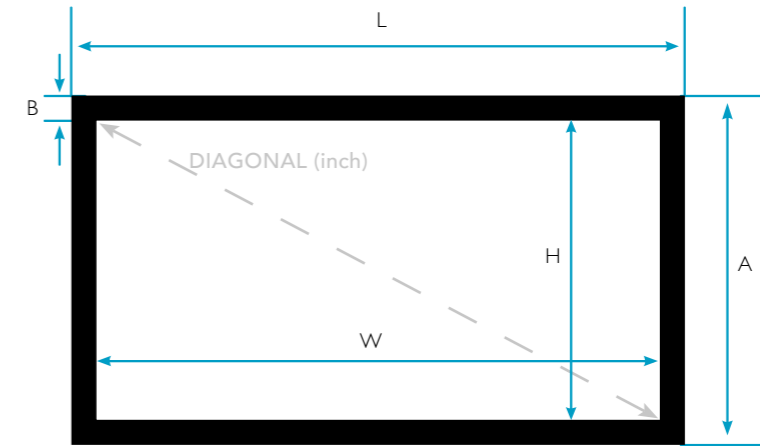

Warranty

2 years

Cadre fixe
Fixed frame

Tension parfaite
Easy to install

Facile à installer
Easy to install

Fixation par clips rapide et sécurisée
Safe clipping system

Formats Ratios	Toiles Fabrics	REF LUMENE	Taille utile de l'image Image size W x H cm	Diagonale Diagonal (Inch)	Dimensions hors-tout Overall dimensions L x A x P cm	Bords noirs Black borders (mm) B	Dimensions packaging Packaging dimensions (cm)	Poids net / brut Net / gross weight (kg)
16:9	BLANC MAT, BORDS NOIRS MATT WHITE, BLACK EDGES	MOVIE PALACE UHD 4K ULTRASLIM 170 C	171 x 96	77	174 x 99 x 4,3	15	138 x 20 x 24	13 / 15,7
		MOVIE PALACE UHD 4K ULTRASLIM 200 C	203 x 115	92	207 x 118 x 4,3	15	157 x 20 x 24	14,5 / 17,1
		MOVIE PALACE UHD 4K ULTRASLIM 240 C	234 x 132	106	235 x 134 x 4,3	15	181 x 20 x 24	17,5 / 19,6
		MOVIE PALACE UHD 4K ULTRASLIM 270 C	266 x 149	120	269 x 152 x 4,3	15	199 x 20 x 24	19 / 22,4
		MOVIE PALACE UHD 4K ULTRASLIM 300 C	294 x 166	133	297 x 169 x 4,3	15	219 x 20 x 24	23 / 28,8
		MOVIE PALACE UHD 4K ULTRASLIM 350 C	332 x 187	150	335 x 190 x 4,3	15	246 x 20 x 24	25,1 / 36

Vous trouverez toutes nos astuces et tutoriels de montage sur notre site internet dans la rubrique FAQ :
You can find all our assembly tips and tutorials on our website in the FAQ section :
www.lumene-screen.com