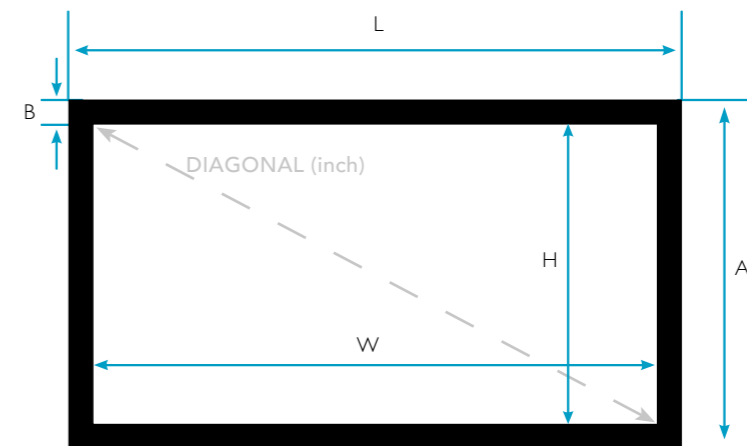

Warranty

2 years

Cadre fixe
Fixed frame

Tension parfaite
Easy to install

Facile à installer
Easy to install

Fixation par clips rapide et sécurisée
Safe clipping system

Finition velours
Velvet frame

Formats Ratios	Toiles Fabrics	REF LUMENE	Taille utile de l'image Image size W x H cm	Diagonale Diagonal (inch)	Dimensions hors-tout Overall dimensions L x A x P cm	Bords noirs Black borders (mm) B	Dimensions packaging Packaging dimensions (cm)	Poids net / brut Net / gross weight (kg)		
16:9	ACOUSTIQUE ACOUSTIC	MOVIE PALACE UHD 4K ACOUSTIC 170 C	171 x 96	77	187 x 112 x 4	80	260 x 29 x 17	13 / 15,7		
		MOVIE PALACE UHD 4K ACOUSTIC 200 C	203 x 115	92	219 x 131 x 4	80	260 x 29 x 17	14,5 / 20,7		
		MOVIE PALACE UHD 4K ACOUSTIC 240 C	234 x 132	106	251,50 x 148 x 4	80	305 x 29 x 17	17,5 / 24,6		
		MOVIE PALACE UHD 4K ACOUSTIC 270 C	270 x 152	122	286 x 168 x 4	80	305 x 29 x 17	17,5 / 24,6		
		MOVIE PALACE UHD 4K ACOUSTIC 300 C	305 x 172	138	321 x 188 x 4	80	371 x 29 x 17	18,7 / 28,8		
		MOVIE PALACE UHD 4K ACOUSTIC 350 C	332 x 186	150	348 x 202 x 4	80	438 x 29 x 17	25,1 / 36		
		MOVIE PALACE UHD 4K ACOUSTIC 400 C	398 x 224	180	418 x 244 x 9	100	259 x 31 x 20	27,1 / 38,5		
		MOVIE PALACE UHD 4K ACOUSTIC 450 C	450 x 253	220	470 x 273 x 9	100	550 x 29 x 17	N/A		
		MOVIE PALACE UHD 4K ACOUSTIC 500 C	500 x 281	240	520 x 301 x 9	100	600 x 29 x 17	N/A		
		MOVIE PALACE UHD 4K ACOUSTIC 550 C	553 x 311	250	573 x 331 x 9	100	650 x 29 x 17	N/A		
		MOVIE PALACE UHD 4K ACOUSTIC 600 C	664 x 373	300	684 x 393 x 9	100	700 x 29 x 17	N/A		
		2.35:1	ACOUSTIQUE ACOUSTIC	MOVIE PALACE UHD 4K ACOUSTIC 170 P	187 x 79	80	203 x 95 x 4	80	260 x 29 x 17	14,5 / 20,7
MOVIE PALACE UHD 4K ACOUSTIC 200 P	196 x 83			84	212 x 99 x 4	80	260 x 29 x 17	14,5 / 20,7		
MOVIE PALACE UHD 4K ACOUSTIC 240 P	233 x 99			100	249 x 115 x 4	80	305 x 29 x 17	17,5 / 24,6		
MOVIE PALACE UHD 4K ACOUSTIC 270 P	280 x 119			120	296 x 135 x 4	80	305 x 29 x 17	17,5 / 24,6		
MOVIE PALACE UHD 4K ACOUSTIC 300 P	311 x 132			133	327 x 148 x 4	80	371 x 29 x 17	18,7 / 28,8		
MOVIE PALACE UHD 4K ACOUSTIC 350 P	350 x 149			N/A	370 x 169 x 8	100	184 x 31 x 20	30 / 37		
MOVIE PALACE UHD 4K ACOUSTIC 400 P	400 x 170				420 x 190 x 8	100	205 x 31 x 20	27,1 / 38,5		
MOVIE PALACE UHD 4K ACOUSTIC 450 P	450 x 192				470 x 212 x 8	100	247 x 31 x 20	33 / 42		
MOVIE PALACE UHD 4K ACOUSTIC 500 P	N/A				N/A	N/A	N/A	N/A		
MOVIE PALACE UHD 4K ACOUSTIC 550 P										
MOVIE PALACE UHD 4K ACOUSTIC 600 P										

Vous trouverez toutes nos astuces et tutoriels de montage sur notre site internet dans la rubrique FAQ :
You can find all our assembly tips and tutorials on our website in the FAQ section :
www.lumene-screen.com